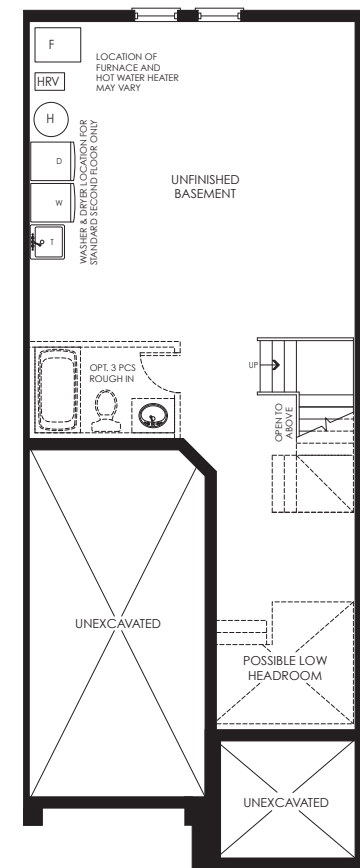

GROUND FLOOR PLAN ELEV. 'A', 'B'

BASEMENT PLAN ELEV. 'A', 'B'