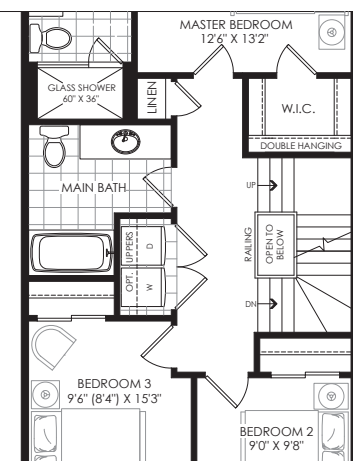

PARTIAL SECOND FLOOR FLEX PLAN WITH LAUNDRY