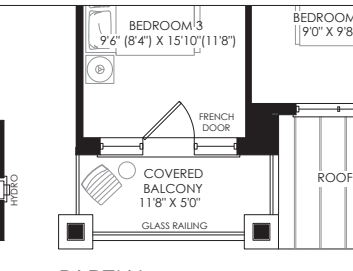

PARTIAL SECOND FLOOR PLAN ELEV. 'C'

PARTIAL SECOND FLOOR PLAN ELEV. 'F'