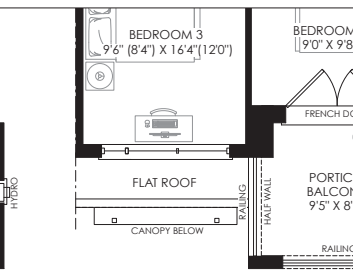

PARTIAL SECOND FLOOR PLAN ELEV. 'C'