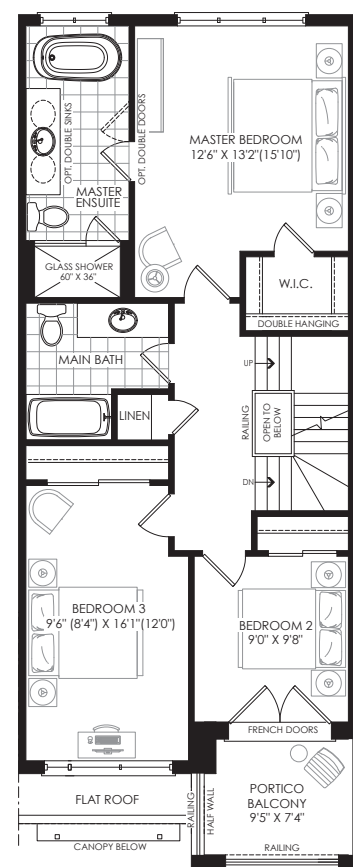

SECOND FLOOR PLAN ELEV. 'A', 'B'