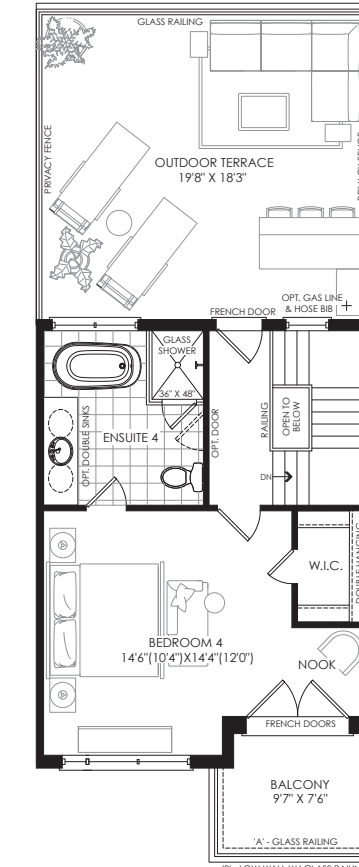

OPT. THIRD FLOOR PLAN ELEV. 'A', 'B' WITH BEDROOM 4

STARLIGHT
(LOFT)

THREE BEDROOM
STARTING AT 1970 SQ. FT.