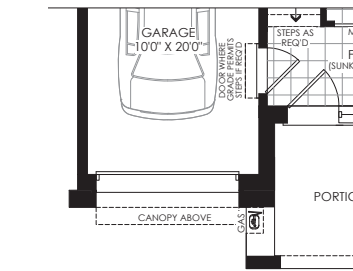

PARTIAL GROUND FLOOR PLAN ELEV. 'C'