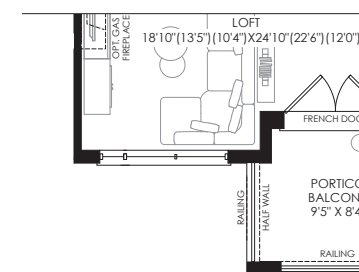

THIRD FLOOR PLAN ELEV. 'A', 'B'

PARTIAL THIRD FLOOR PLAN ELEV. 'C'