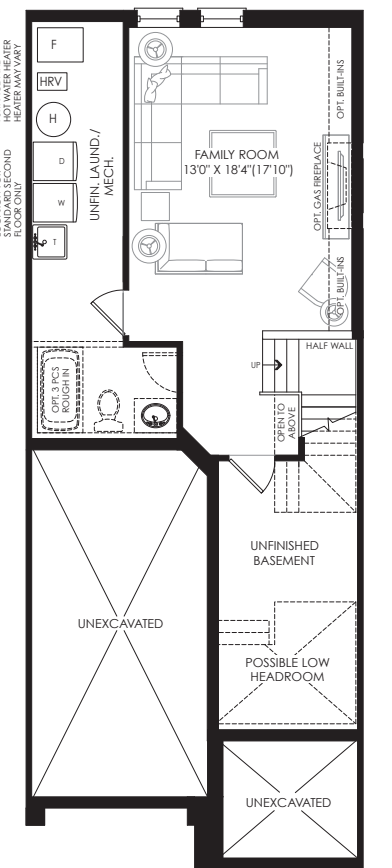

BASEMENT FLEX PLAN ELEV. 'A', 'B'