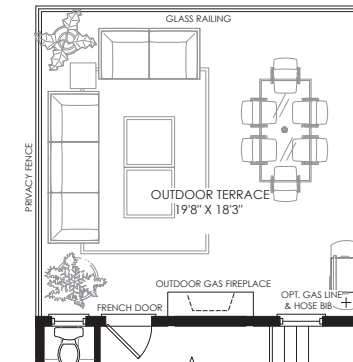

OPT. OUTDOOR FIREPLACE & DOOR LOCATION