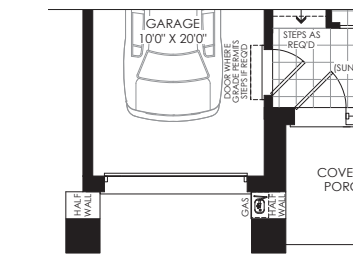

PARTIAL GROUND FLOOR PLAN ELEV. 'F'

PARTIAL GROUND FLOOR PLAN ELEV. 'G'