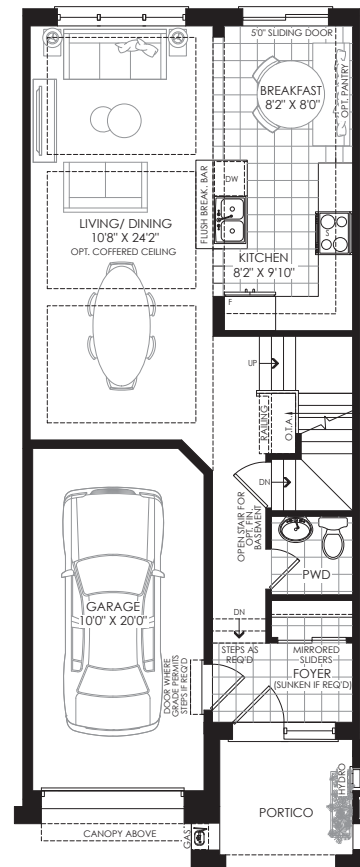

GROUND FLOOR PLAN ELEV. 'A', 'B'