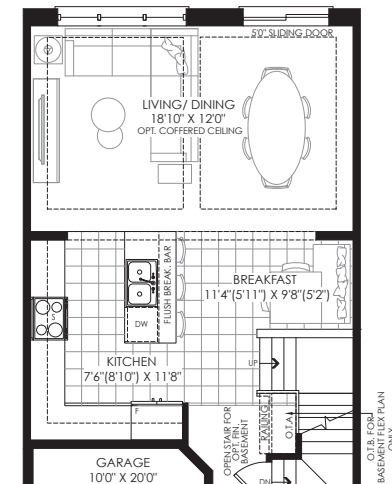

PARTIAL GROUND FLOOR FLEX PLAN