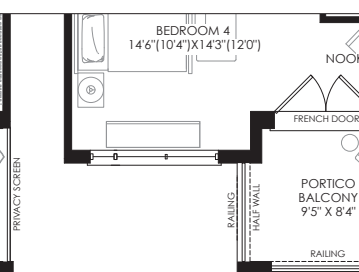

OPT. THIRD FLOOR PLAN ELEV. 'A', 'B' WITH BEDROOM 4

PARTIAL OPT. THIRD FLOOR PLAN ELEV. 'C' WITH BEDROOM 4