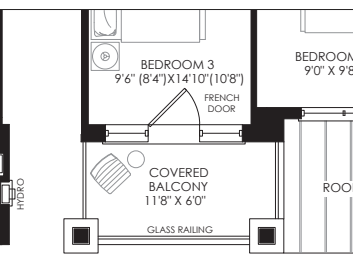

PARTIAL SECOND FLOOR PLAN ELEV. 'F'

PARTIAL SECOND FLOOR PLAN ELEV. 'G'