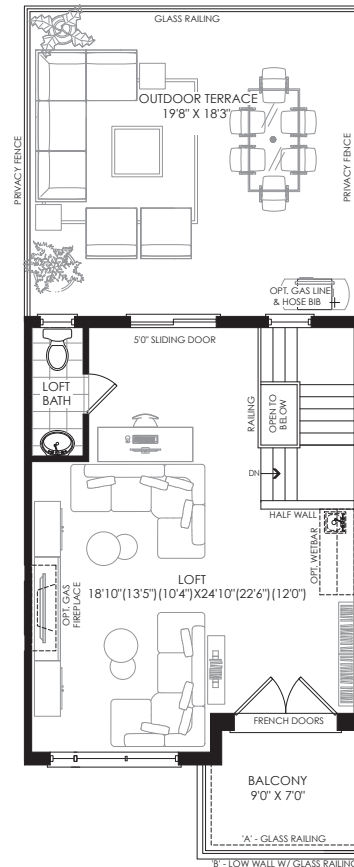

THIRD FLOOR PLAN ELEV. 'A', 'B'